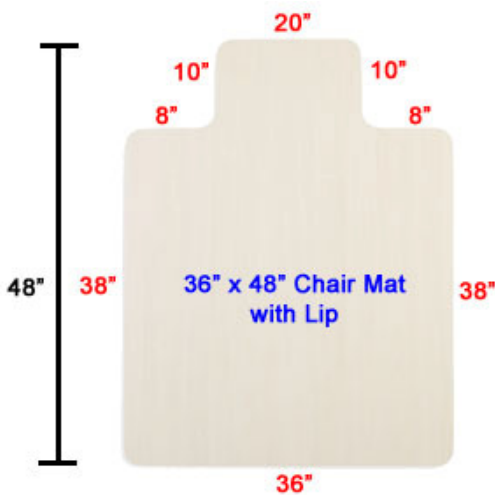

## Dimensions for Chair Mats with a Lip

A **"LIP"** is defined as a protrusion or extension from the edge of the mat. The picture below has a lip.

Chair Mats with a lip are listed using the **overall size** of the mat including the lip.

Thus, the rectangular portion of the mat is smaller than the corresponding size listed.

**36" x 48"** mats have a **20" wide x 10" deep lip**.

**45" x 53"** mats have a **25" wide x 12" deep lip**.

**46" x 60"** mats have a **25" wide x 12" deep lip**.

### 36" x 48" Chair Mat with Lip (Overall Size)

- **36" Wide x 38" Deep Base** plus a
- **20" Wide x 10" Deep Lip**

### 45" x 53" Chair Mat with Lip (Overall Size)

- **45" Wide x 41" Deep Base** plus a
- **25" Wide x 12" Deep Lip**