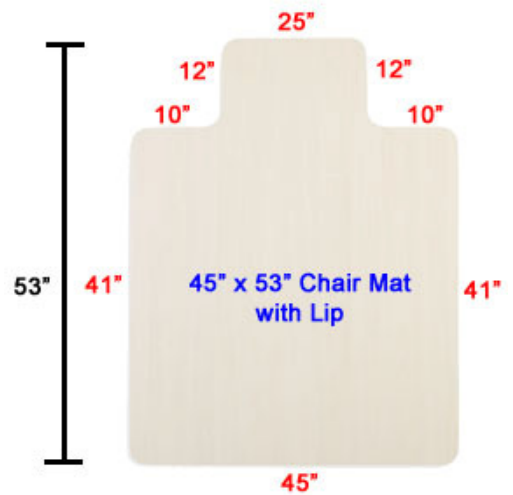

## Dimensions for Chair Mats with a Lip

A **"LIP"** is defined as a protrusion or extension from the edge of the mat. The picture below has a lip.

Chair Mats with a lip are listed using the **overall size** of the mat including the lip.

Thus, the rectangular portion of the mat is smaller than the corresponding size listed.

**36" x 48"** mats have a **20" wide x 10" deep lip**.

**45" x 53"** mats have a **25" wide x 12" deep lip**.

**46" x 60"** mats have a **25" wide x 12" deep lip**.

### 36" x 48" Chair Mat with Lip (Overall Size)

- **36" Wide x 38" Deep Base** plus a
- **20" Wide x 10" Deep Lip**

### 45" x 53" Chair Mat with Lip (Overall Size)

- **45" Wide x 41" Deep Base** plus a
- **25" Wide x 12" Deep Lip**